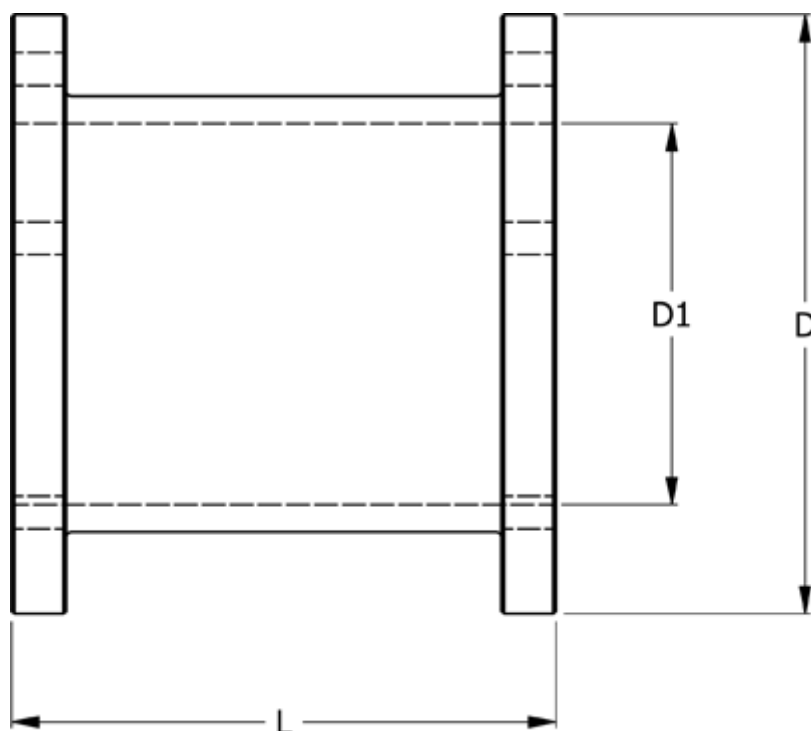

Data Sheet

Article number: 330620006180

Description: Coupling N-Eupex str. 200
Part 6 - 200

Measures

D	= 200
D1	= 140
L	= 180
Torque (N m)	= 1340